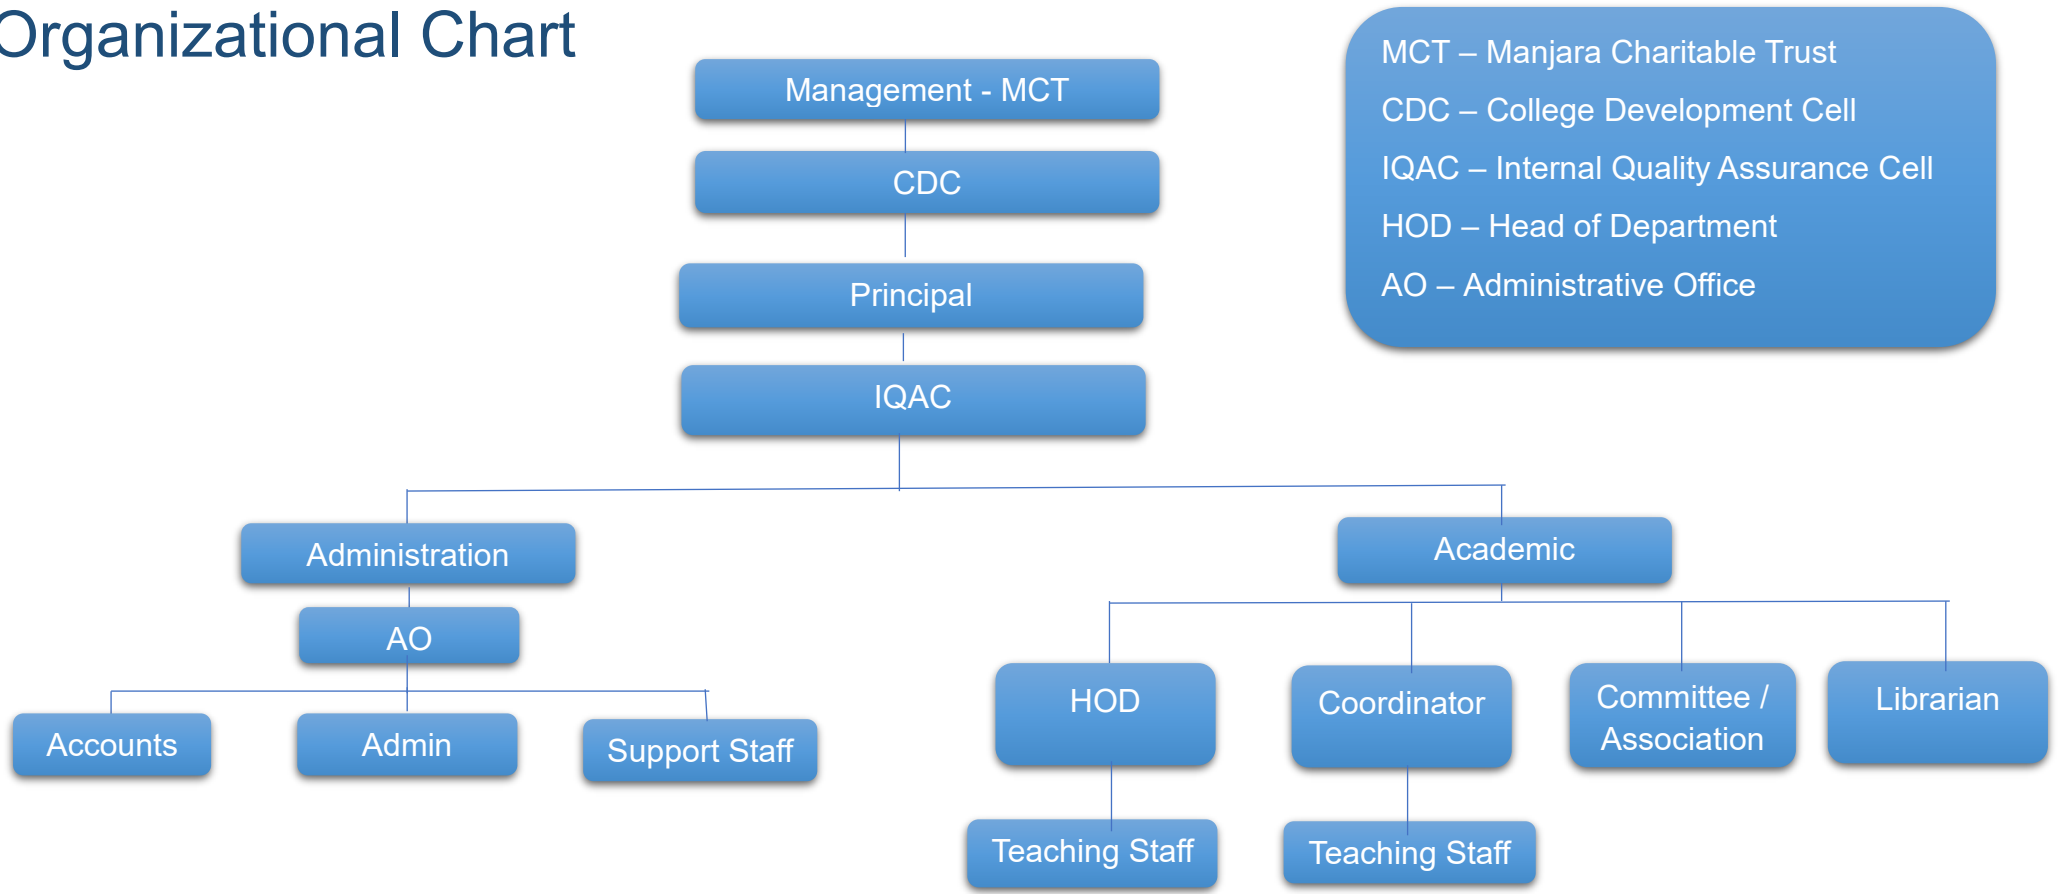

Organizational Chart

MCT – Manjara Charitable Trust
CDC – College Development Cell
IQAC – Internal Quality Assurance Cell
HOD – Head of Department
AO – Administrative Office

Shalini
PRINCIPAL
Smt. Suchiladevi Deshmukh College of
Arts, Science & Commerce
Sec. 4, Airoli, Navi Mumbai 400 708